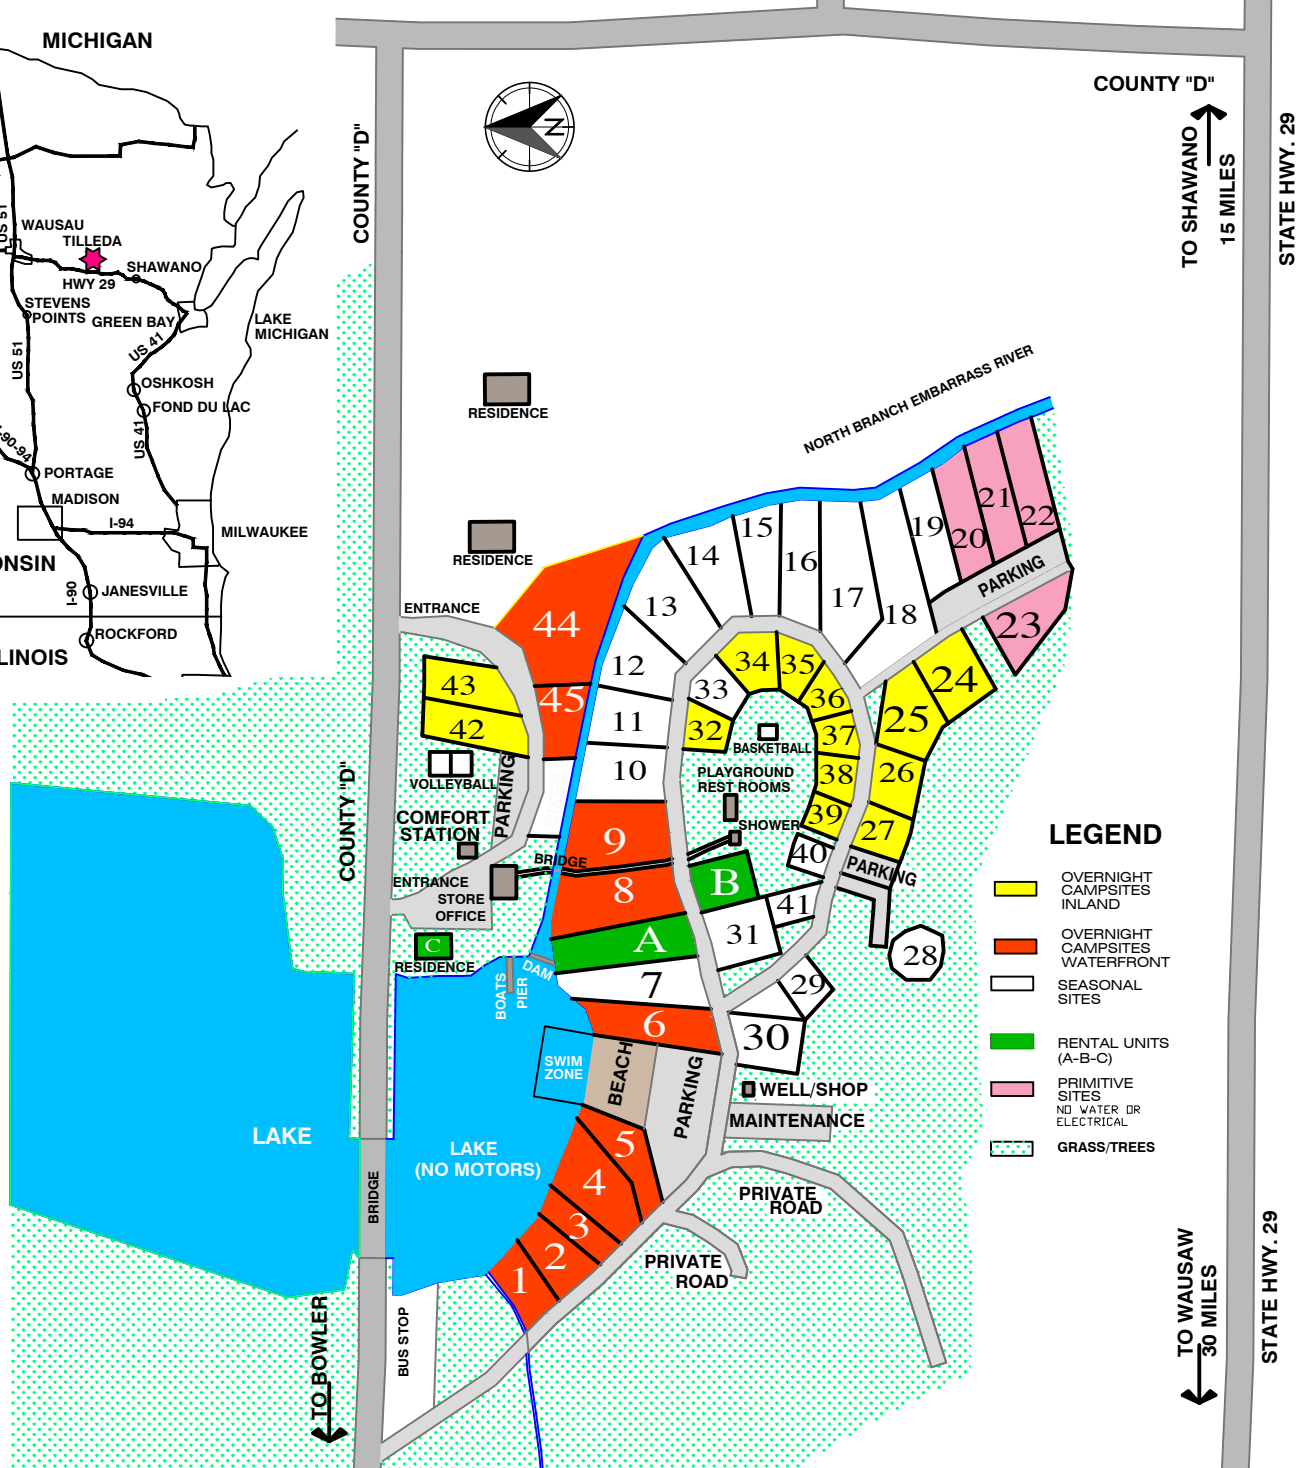

# TILLEDA FALLS CAMPGROUND

Family Friendly . . . Family Operated

"It's All About The Stuff!"™

**TILLEDA FALLS CAMPGROUND**  
**W13165 COUNTY ROAD D**  
**TILLEDA, WI 54978**

Phone: 715-787-4143

WEB SITE: [www.tilledafalls.com](http://www.tilledafalls.com)

↑ TO SHAWANO  
15 MILES

STATE HWY. 29

↓ TO WAUSAU  
30 MILES

STATE HWY. 29